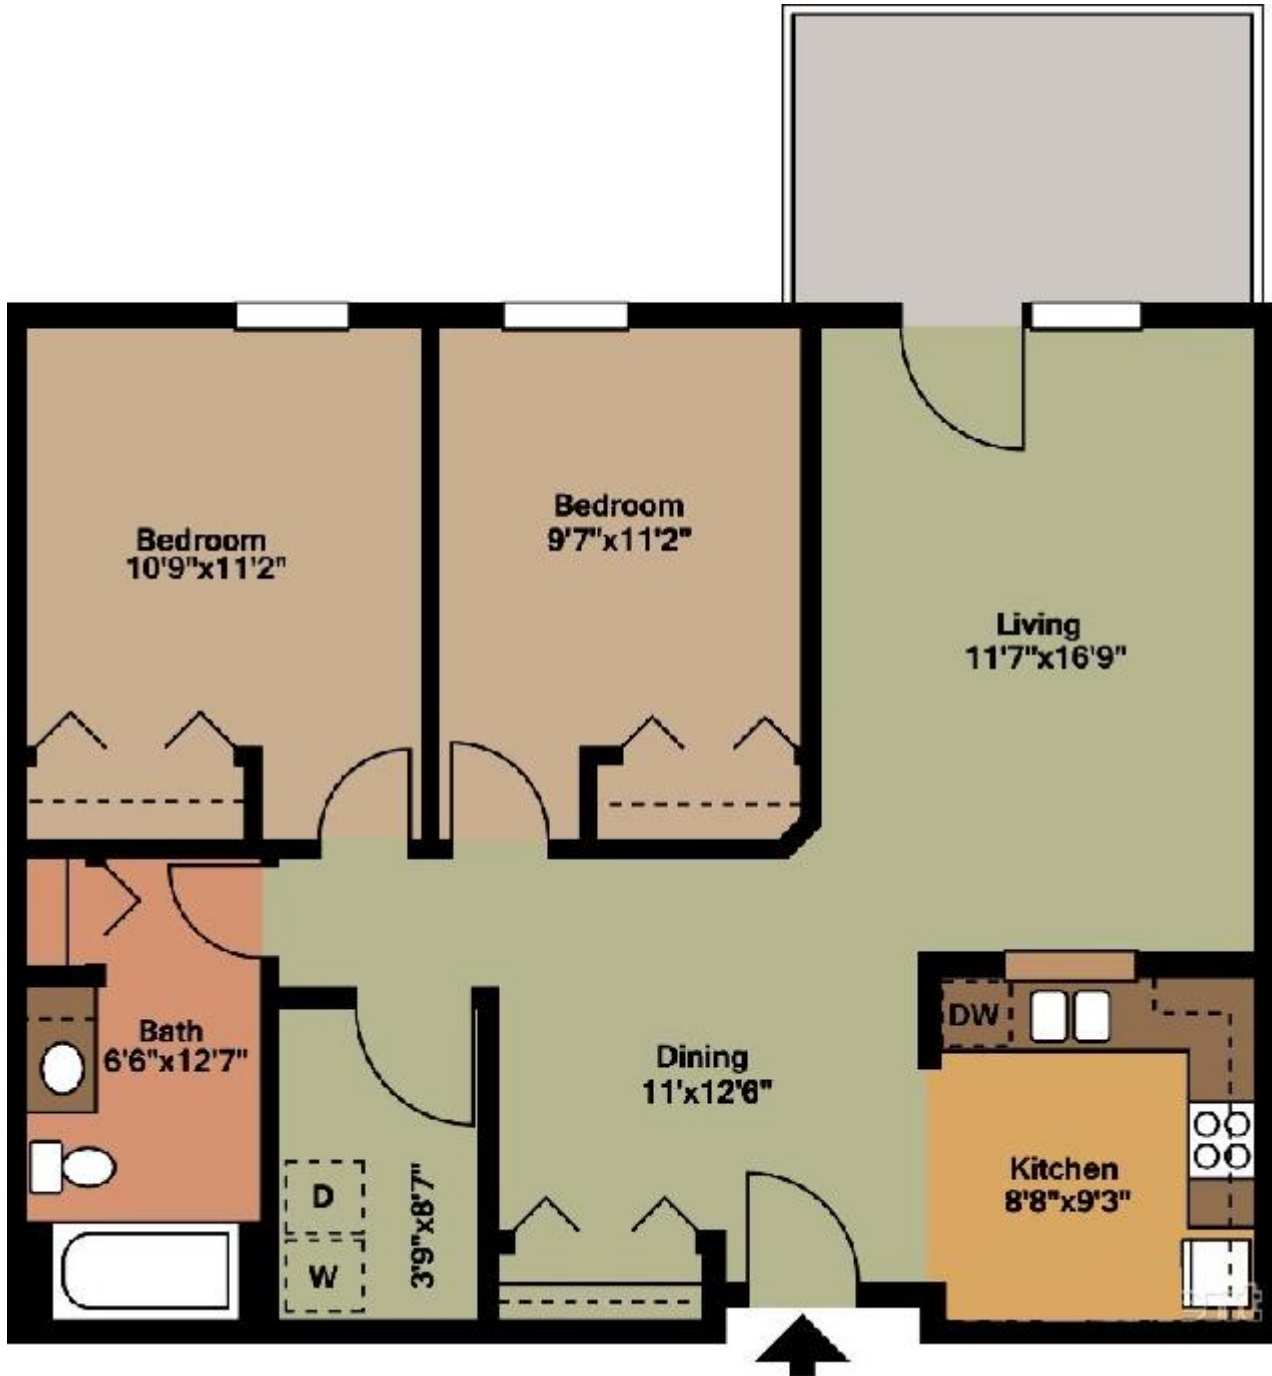

2 Bedroom 1 Bath Income Eligible Style A

PRICE: \$1,030

SQ FT: 900

SECURITY DEPOSIT: \$515